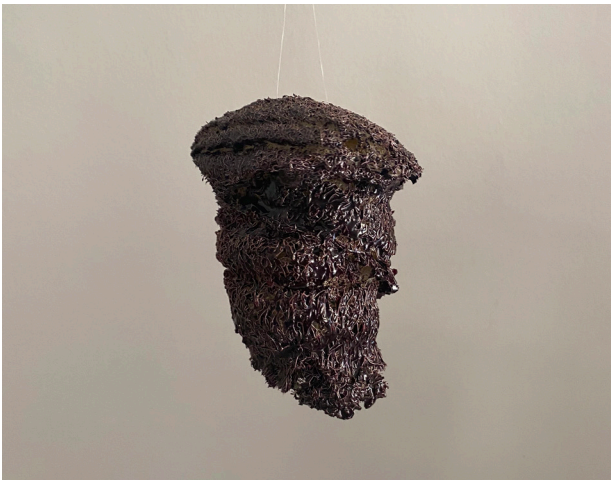

Nelsy Massoud

Installation and sculptures  
Loofah / Epoxy and pigments  
2022

Pink and black  
25 x 75 cm

Orange  
25 x 45 cm

Black (light)  
17 x 30 cm

Black / green L  
20 x 35 cm

Yellow  
25 x 60 cm

Orange black  
25 x 75 cm

Bronze transperant  
15 x 33 cm

Blue / black / L  
25 x 37 cm

Salmon / L  
20 x 40 cm

Bronze black / L  
25 x 40 cm

Green / L  
18 x 43 cm

Blue / green / L  
22 x 35 cm

Fushia / L  
20 x 40 cm

Purple / sm  
20 x 12 cm

Quartz and epoxy stand with bronze loofah  
140 x 60 x 30 cm

180 / 110 cm